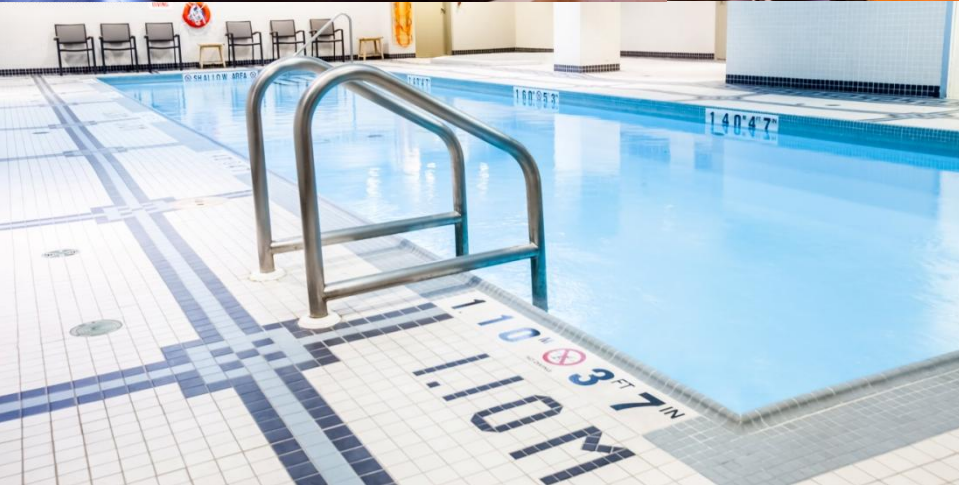

PREMIER

BEST WESTERN

Toronto Airport Carlingview Hotel

STAY WITH US!

GREAT LOCATION: We're right by Toronto Pearson International Airport (YYZ), and Highways 401 E&W, 427 N&S, 409.

CLOSE TO MAJOR VENUES: Get to The International Centre and Toronto Congress Centre within minutes.

FREE SHUTTLE: It's on us! Transfers to and from Toronto International Airport (YYZ) are free.

FREE HIGH SPEED WI-FI: Fast and convenient! Get access anywhere, in your room, public spaces and meeting rooms.

DINE WITH US: Visit our Flight Path Restaurant or a variety of great restaurant locations within walking distance.

COVERED PARKING: Stay in from the weather! Get to your vehicle easily from guest room floors.

FREE ACCESS: Use our Fitness Centre, Business Centre, Indoor Lap Pool, Whirlpool, Sauna and Steam Room anytime!

VISIT LOCAL ATTRACTIONS

- THE INTERNATIONAL CENTER • ROYAL WOODBINE RACETRACKS • PAINTBALL CITY • THRESHOLD AVIATION
- THE ROYAL WOODBINE GOLF COURSE • 401 MINI-INDY GO KARTS & CANNONBALLS
- MOOR'S OUTLET SHOP • SQUARE ONE MALL • AVIATION WORLD • SHERWAY GARDENS MALL

RESTAURANTS NEARBY

- ARIZONA GRILL • HOOTER'S • MR. GREEK • COFFEE TIME • PARAMOUNT FINE FOODS (YYZ) • FRESHII (YYZ)
- CAPLANSKY'S SNACK BAR (YYZ) • STARBUCKS (YYZ) • TIM HORTON'S (YYZ) • BOOSTER JUICE (YYZ)
- WENDY'S (YYZ) • SWISS CHALET (YYZ) • CHOP STEAKHOUSE • THE KEG • MONTANA'S • MOXIE'S • MILESTONES

EVENT SPACE CAPACITY CHART

Room	Theater	U-Shape	Boardroom	Classroom	Banquet	Reception	Size	Height	Sq ft
Churchill A	36	12	12	18	24	36	26 X 19	9 Ft.	494
Churchill B	24	10	12	12	24	24	19 X 19	9 Ft.	361
Churchill	60	22	24	30	48	60	45 X 19	9 Ft.	855
Windsor A	60	18	22	30	40	60	26 X 25	9 Ft.	650
Windsor B	50	17	20	26	36	50	23 X 25	9 Ft.	575
Windsor	110	35	42	56	80	110	49 X 25	9 Ft.	1225
McGill	32	18	24	30	40	32	25 X 25	9 Ft.	625
Queen	-	-	10	-	-	-	25 x 14	9 Ft.	350